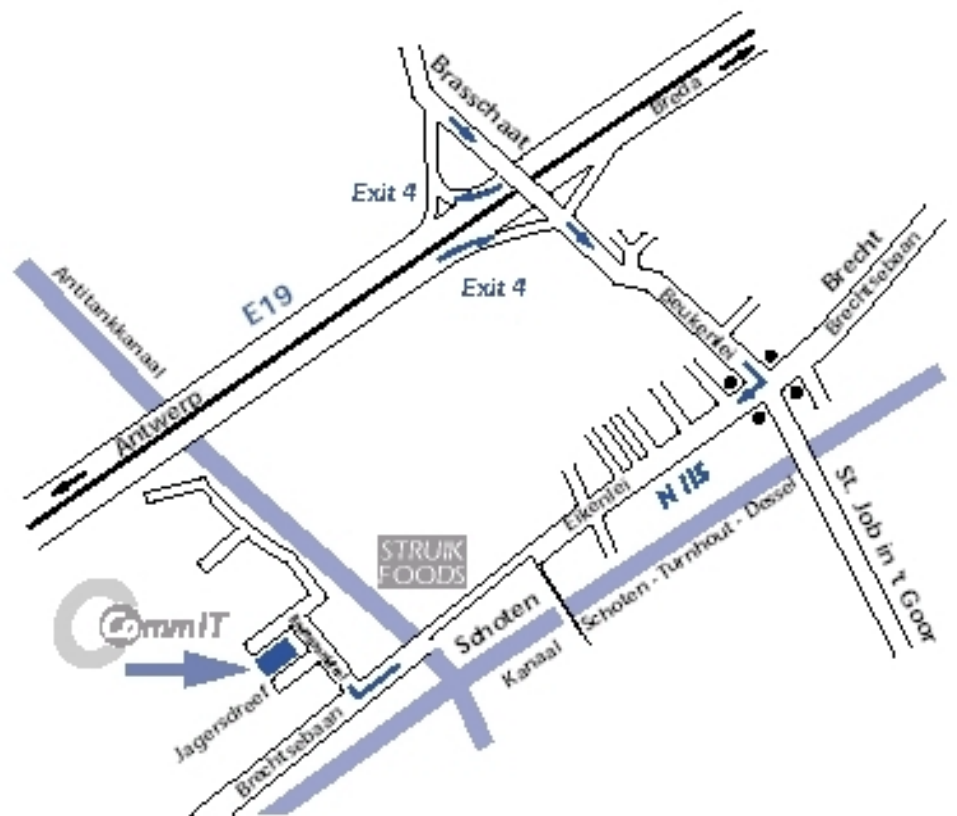

## COMING FROM ALL DIRECTIONS:

- Motorway E19 (direction Breda)
- Take exit 4 (Sint Job in 't Goor)
- At the top of the exit, go to the right
- At the traffic lights, turn to the right
- Follow this road for a few kilometers until you see on your right hand side the "Struik Foods" plant.
- Take the first to the right: "Boomgaarddreef"
- Take the first to the left
- Here it is: "Jagersdreef"