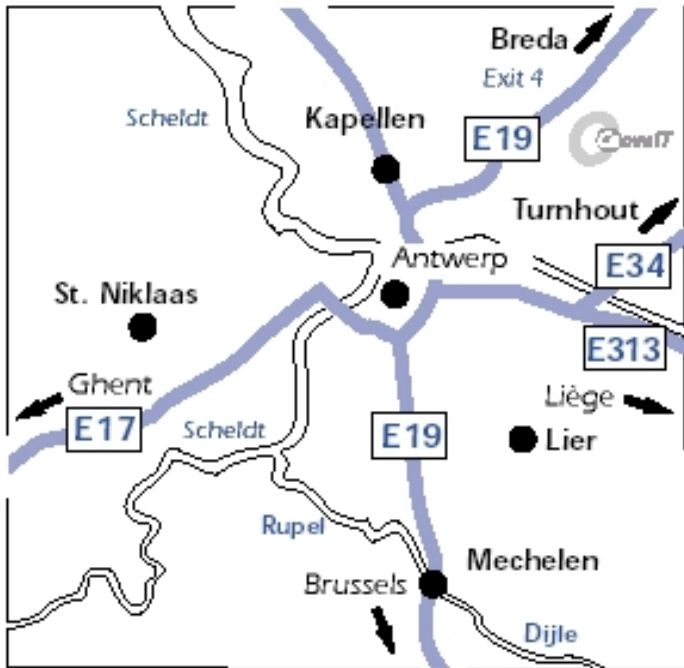

## COMING FROM ALL DIRECTIONS:

- Motorway E19 (direction Breda)
- Take exit 4 (Sint Job in 't Goor)
- At the top of the exit, go to the right
- At the traffic lights, turn to the right
- Follow this road for a few kilometers until you see on your right hand side the "Struik Foods" plant.
- Take the first to the right: "Boomgaarddreef"
- Take the first to the left
- Here it is: "Jagersdreef"